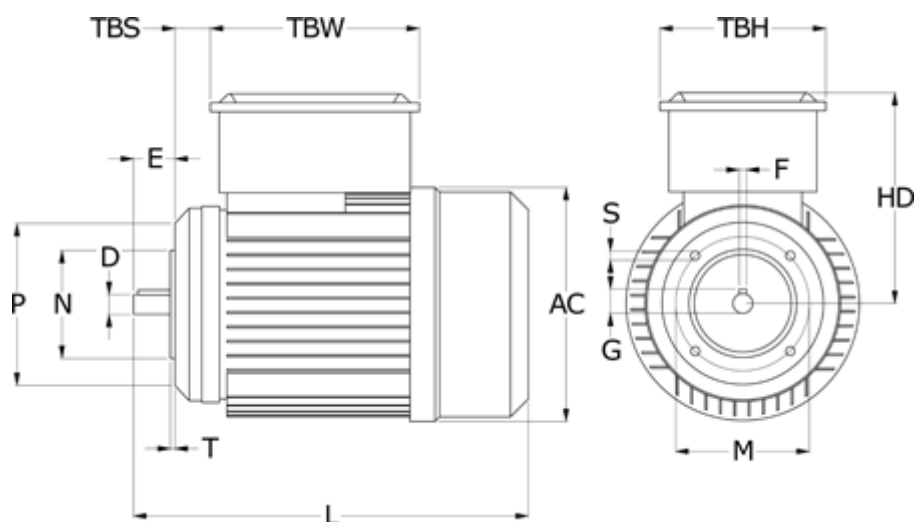

Data Sheet

Article number: 25025665109

Description: Kleedrive MY712-6 0.25kw 900 rpm
1x230V 50HZ IP55 B14

Measures

AC = 147	N = 70
D = 14	P = 105
E = 30	S = M6
F = 5	T = 2.5
G = 11	TBH = 92
HD = 125	TBS = 25.75
L = 255	TBW = 116
M = 85	